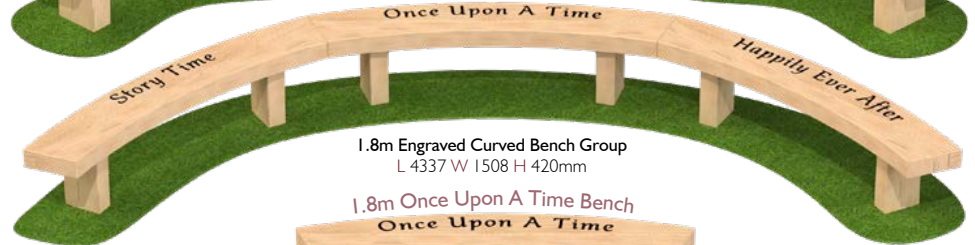

1.3m Engraved Curved Bench Group
L 3132 W 1153 H 420mm

1.3m Once Upon A Time Bench
Story Time

1.3m Story Time Bench
Once Upon A Time

1.3m Happily Ever After Bench
Happily Ever After

1.3m Engraved Curved Benches
L 1294 W 385 H 420mm

1.8m Engraved Curved Bench Group
L 4337 W 1508 H 420mm

1.8m Once Upon A Time Bench
Once Upon A Time

1.8m Story Time Bench
Story Time

1.8m Happily Ever After Bench
Happily Ever After

1.8m Engraved Curved Benches
L 1793 W 388 H 420mm