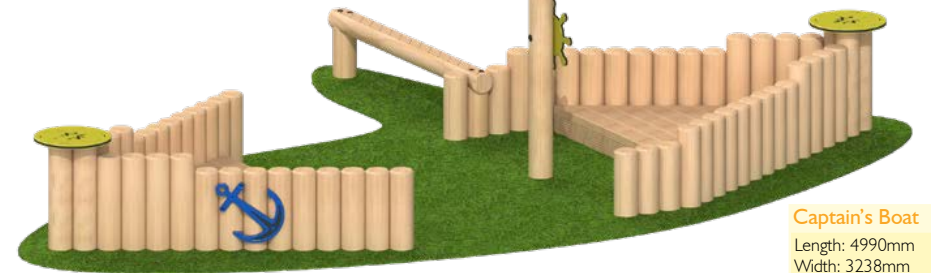

**Log Train**

<b>Engine</b>	<b>Carriages</b>
Length: 2000mm	Length: 1007mm
Width: 1177mm	Width: 1007mm
Height: 1420mm	Height: 650mm

**Play Train**

<b>Engine</b>	<b>Carriages</b>
Length: 890mm	Length: 650mm
Width: 300mm	Width: 300mm
Height: 335mm	Height: 220mm

**Nursery Rhyme Totem Poles**

Length: 195mm  
 Width: 95mm  
 Height: 1500mm  
 Dimensions based on single totem

**Captain's Boat**

Length: 4990mm  
 Width: 3238mm  
 Height: 2000mm

**Tug Boat**

Including 2-way talk tubes  
 Length: 4984mm  
 Width: 2120mm  
 Height: 1530mm

For prices and further information, please get in touch.

**Pirate Ship**

Product dimensions: 7.3 x 5.19 x 2.11m  
 Min space required: 8.3 x 10.8m  
 Minimum surface area: 27.64m<sup>2</sup>  
 Free Fall height: 1.0m  
 Please note: Safety surface is only required around slide and deck area.

**Acorn**

Product dimensions: 2.5 x 2.1 x 1.2m  
 Min space required: 5.52 x 5.57m  
 Minimum surface area: 26.15m<sup>2</sup>  
 Free Fall height: 0.585m

**Cygnets**

Product dimensions: 2.59 x 3.3 x 1.2m  
 Min space required: 6.36 x 5.59m  
 Minimum surface area: 29.27m<sup>2</sup>  
 Free Fall height: 0.585m