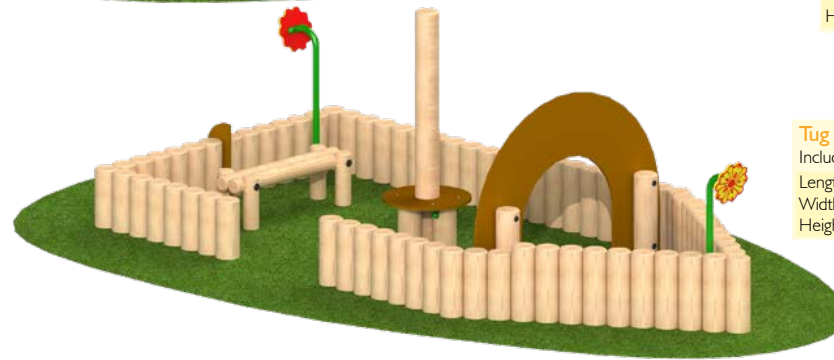

**Log Train**

<b>Engine</b>	<b>Carriages</b>
Length: 2000mm	Length: 1007mm
Width: 1177mm	Width: 1007mm
Height: 1420mm	Height: 650mm

**Play Train**

<b>Engine</b>	<b>Carriages</b>
Length: 890mm	Length: 650mm
Width: 300mm	Width: 300mm
Height: 335mm	Height: 220mm

**Nursery Rhyme Totem Poles**

Length: 195mm  
 Width: 95mm  
 Height: 1500mm  
 Dimensions based on single totem

**Captain's Boat**

Length: 4990mm  
 Width: 3238mm  
 Height: 2000mm

**Tug Boat**

Including 2-way talk tubes  
 Length: 4984mm  
 Width: 2120mm  
 Height: 1530mm

For prices and further information, please get in touch.

**Pirate Ship**

Product dimensions: 7.3 x 5.19 x 2.11m  
 Min space required: 8.3 x 10.8m  
 Minimum surface area: 27.64m<sup>2</sup>  
 Free Fall height: 1.0m  
 Please note: Safety surface is only required around slide and deck area.

**Standard Sandpit**

(Open): Length: 4260mm Width: 1230mm Height: 249mm  
 (Closed): Length: 2400mm Width: 1230mm Height: 249mm  
 Sand required: 0.24m<sup>3</sup>  
 Sand not included

**Performance Arena**