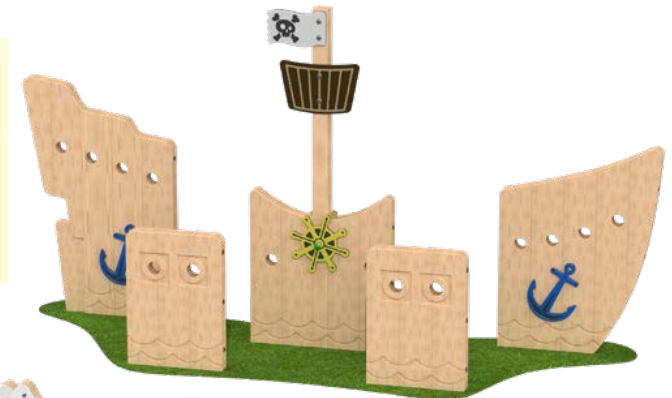

Mountain Range Play Scene

Length: 3900mm
Width: 760mm
Height: 1490mm
Product Includes
- 6 Individual Timber Sections.
- 6 HDPE Snow Caps.
- 1 Large Mirror Dome.
- 3 Small Mirror Domes.