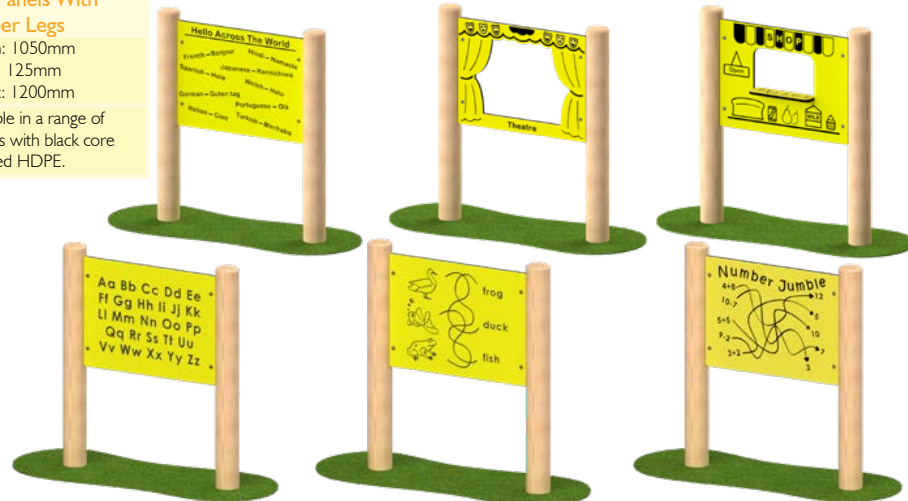

**Talk Tubes**

Available in 2 way and 3 way configurations  
 Height: 1097mm  
 Connected via 6m of plastic tubing 200mm below ground.

**Standard Panel**

**Wigwam**

Length: 1960mm  
 Width: 1708mm  
 Height: 1308mm

**Engraved Panel**

**Play Panels With Timber Legs**

Length: 1050mm  
 Width: 125mm  
 Height: 1200mm  
 Available in a range of colours with black core recycled HDPE.

Bespoke CNC option available, more details and prices are available upon request.

For prices and further information, please get in touch.

**Pirate Ship**

Product dimensions: 7.3 x 5.19 x 2.11m  
 Min space required: 8.3 x 10.8m  
 Minimum surface area: 27.64m<sup>2</sup>  
 Free Fall height: 1.0m  
 Please note: Safety surface is only required around slide and deck area.

**Standard Sandpit**

(Open): Length: 4260mm Width: 1230mm Height: 249mm  
 (Closed): Length: 2400mm Width: 1230mm Height: 249mm  
 Sand required: 0.24m<sup>3</sup>  
 Sand not included

**Performance Arena**