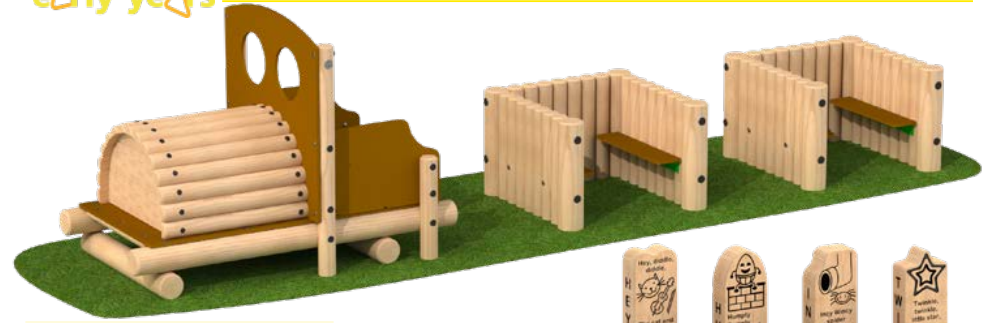

**Engraved Panel**

**Play Panels With Timber Legs**

Length: 1050mm  
 Width: 125mm  
 Height: 1200mm  
 Available in a range of colours with black core recycled HDPE.

Bespoke CNC option available, more details and prices are available upon request.

**Nursery Rhyme Totem Poles**

Length: 195mm  
 Width: 95mm  
 Height: 1500mm  
 Dimensions based on single totem

**Captain's Boat**

Length: 4990mm  
 Width: 3238mm  
 Height: 2000mm

**Tug Boat**

Including 2-way talk tubes  
 Length: 4984mm  
 Width: 2120mm  
 Height: 1530mm

For prices and further information, please get in touch.

**Pirate Ship**

Product dimensions: 7.3 x 5.19 x 2.11m  
 Min space required: 8.3 x 10.8m  
 Minimum surface area: 27.64m<sup>2</sup>  
 Free Fall height: 1.0m  
 Please note: Safety surface is only required around slide and deck area.