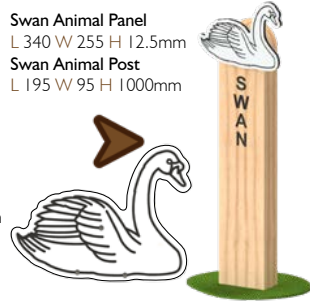

Otter Animal Panel
L 386 W 262 H 12.5mm
Otter Animal Post
L 195 W 95 H 1000mm

Puffin Animal Panel
L 344 W 380 H 12.5mm
Puffin Animal Post
L 195 W 95 H 1000mm

ANIMAL POSTS

Bespoke options Available

Rabbit Animal Panel
L 386 W 408 H 12.5mm
Rabbit Animal Post
L 195 W 95 H 1000mm

Salmon Animal Panel
L 342 W 383 H 12.5mm
Salmon Animal Post
L 195 W 95 H 1000mm

Seahorse Animal Panel
L 350 W 380 H 19mm
Seahorse Animal Post
L 195 W 95 H 1000mm

Seal Animal Panel
L 360 W 233 H 12.5mm
Seal Animal Post
L 195 W 95 H 1000mm

Snake Animal Panel
L 219 W 387 H 19mm
Snake Animal Post
L 195 W 95 H 1000mm

Snail Animal Panel
L 462 W 298 H 12.5mm
Snail Animal Post
L 195 W 95 H 1000mm

Spider Animal Panel
L 365 W 365 H 12.5mm
Spider Animal Post
L 195 W 95 H 1000mm

Squirrel Animal Panel
L 341 W 360 H 12.5mm
Squirrel Animal Post
L 195 W 95 H 1000mm

Starfish Animal Panel
L 376 W 381 H 12.5mm
Starfish Animal Post
L 195 W 95 H 1000mm

Swan Animal Panel
L 340 W 255 H 12.5mm
Swan Animal Post
L 195 W 95 H 1000mm