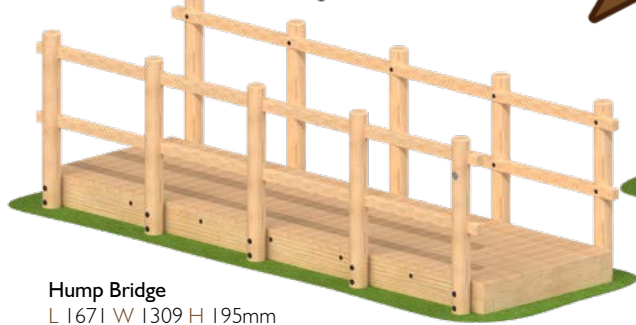

HDPE panels are available in a range of colours and thicknesses. Due to its strength and weather resistant qualities it is ideal for use in playgrounds.

Looking after our environment is extremely important, that is why we offer a range of recycled HDPE. The two colour sheet with black core offers an eco-friendly alternative to the standard HDPE.

Other colours and designs available, more details available upon request.

Bespoke options Available

TIMBER BRIDGES

4.1m Flat Bridge
L 4100 W 1457 H 1200mm

2.1m Flat Bridge
L 2100 W 1457 H 1200mm

Hump Bridge
L 1671 W 1309 H 195mm